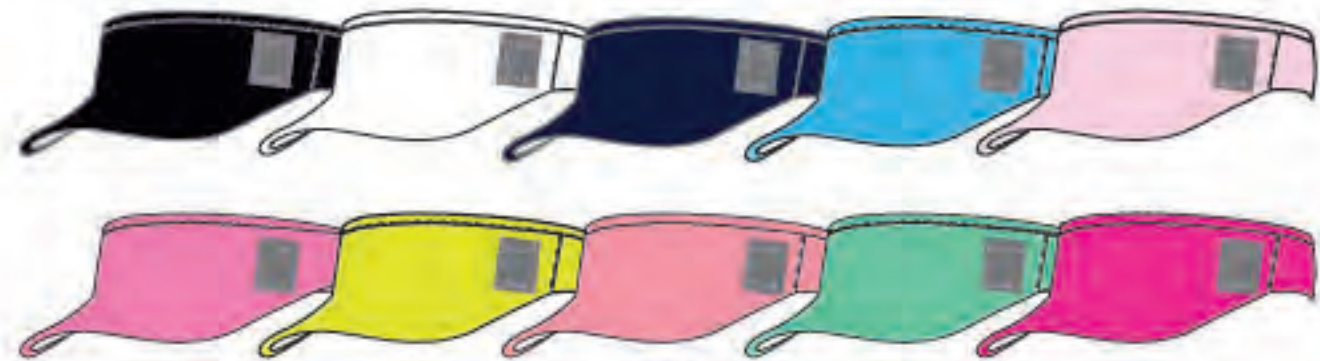

CH011
Lucky Logo Stretch Visor
001 BLK | 110 WHT | 401 MDN | 447 PROT | 685 PSAN |
695 TAF | 710 NYEL | 805 PCHG | 335 BISC | 645 SPNK