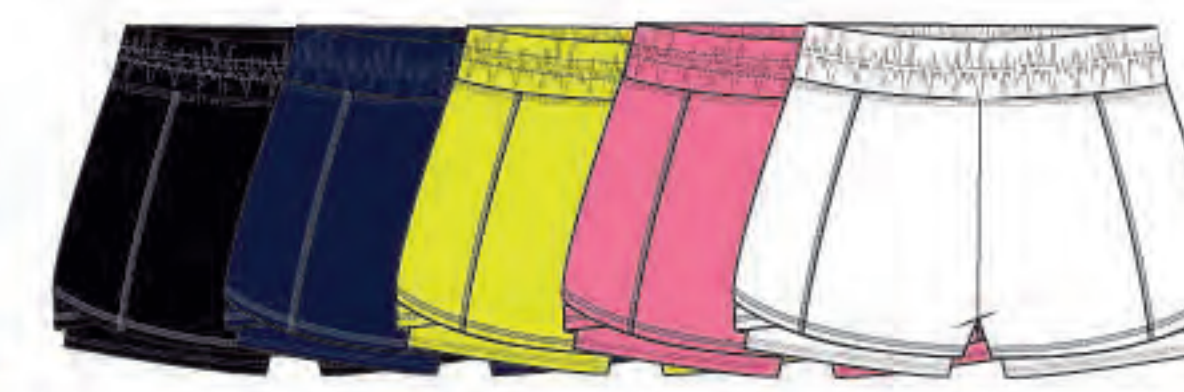

**B132-048**  
Spark Pleated Skirt  
ECPS2

**B32**  
Scallop Skirt  
102 WHTS | 956 WMUL

**B112**  
Mini Inline Skirt  
110 WHT | 400 NNVY

**B40-926**  
Mesh Scallop Skirt  
RBOW

SHORTS

**B125**  
So Much Fun Skirt W/Back Pocket  
400 NNVY | 648 PNK | 410 OCN