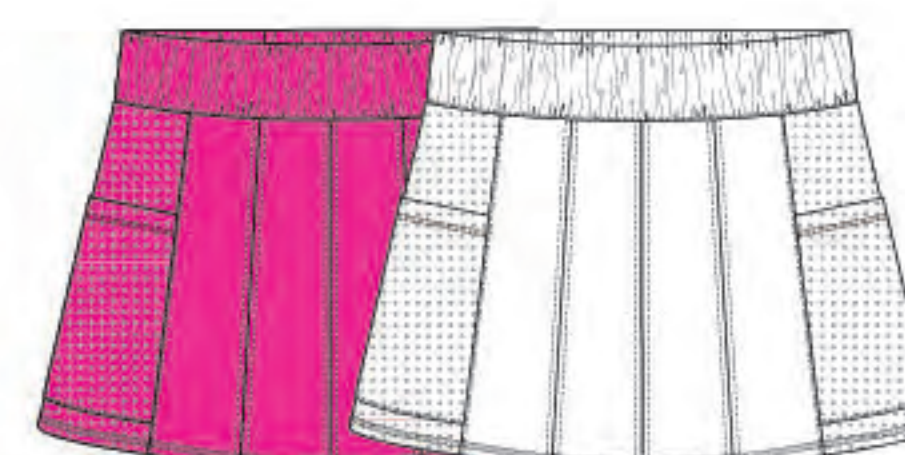

## SKIRTS

B135-W05645  
Shockin' Radiance Skirt  
W/Pocket  
SPNK

B153  
Fast Serve Pocket Skirt  
645 SPNK | 110 WHT

B98-X51110  
Classic Stripe  
Pleated Skirt  
WHT

B152-W03110  
Back To Classics Skirt  
WHT