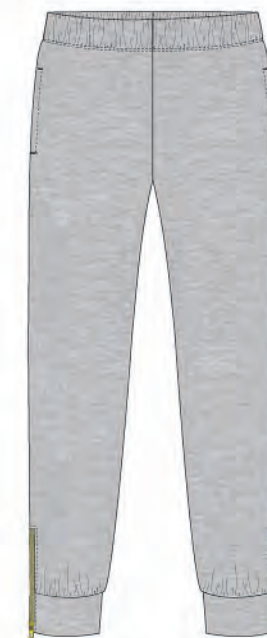

Lucky Love

FALL 2024

Lucky Love

T299-110
MIA Tank w/Bra
WHT

T288-Z52080
Heather Prisma Stripe Tank
HGRY

T288-926
Prisma Stripe Tank
RBOW

T297-X81080
Over The Rainbow Hoodie
HGRY

B157-926
Prisma Stripe Short
RBOW

B157-Z52080
Heather Prisma Stripe Short
HGRY

B156-926
Prisma Stripe Skirt
RBOW

B156-Z52080
Heather Prisma Stripe Skirt
HGRY

B162-Z19080
Heather Jogger
HGRY

HOLIDAY TROPIC

B157-Z41955
Tropic Bloom Short
MUL