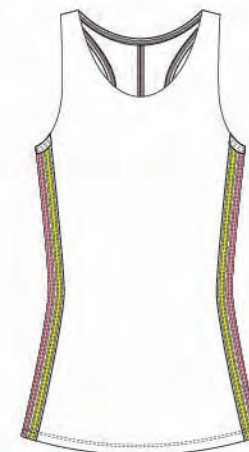

Lucky Love

FALL 2024

Lucky Love

T299-110
MIA Tank w/Bra
WHT

T288-Z52080
Heather Prisma Stripe Tank
HGRY

T288-926
Prisma Stripe Tank
RBOW

T297-X81080
Over The Rainbow Hoodie
HGRY

B157-926
Prisma Stripe Short
RBOW

B157-Z52080
Heather Prisma Stripe Short
HGRY

B156-926
Prisma Stripe Skirt
RBOW

B156-Z52080
Heather Prisma Stripe Skirt
HGRY

B162-Z19080
Heather Jogger
HGRY

HOLIDAY TROPIC

B157-Z41955
Tropic Bloom Short
MUL