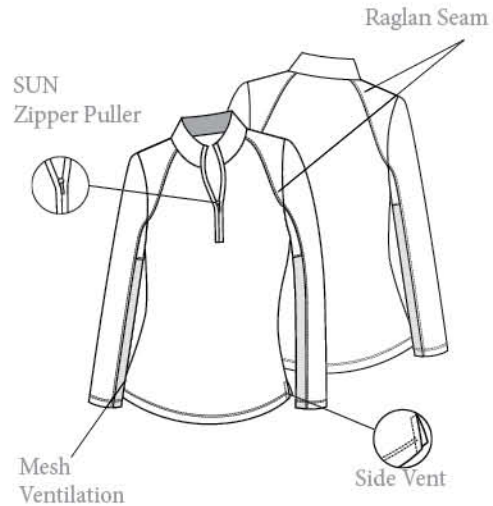

SanSoleil

UV50 COOLING APPAREL

follow us on Facebook and Instagram @sansoleilappareluv
sansoleil.net | 800.654.6773 | kevin@sansoleil.com

900622 *044 | L/S Mock w/ SUN ZIPPER | SoTek LUX

COLOR	XS	S	M	L	XL	XXL	TOTAL
Artic Blue							
Black							
Ballet Pink							
Caribbean							
Cobalt							
Fuchsia							
Kelly Green							
Lemon Zest							
Lime							
Navy							
White							
Wisteria							