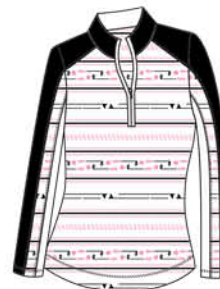

Lineup Black
LINUPB