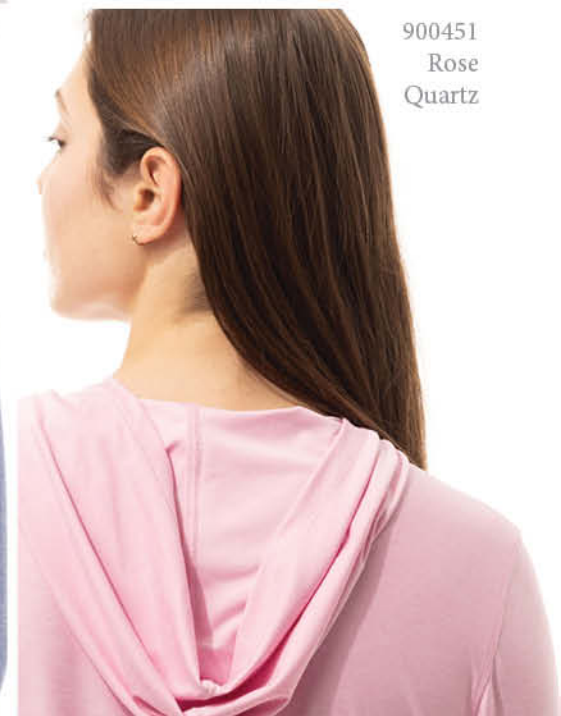

900451
Rose
Quartz