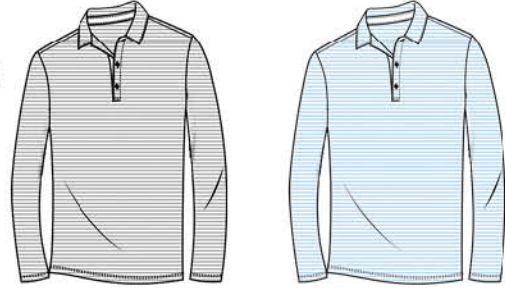

900841MM *052 | L/S Melange Mini Stripe Polo | SolTek ICE

COLOR	S	M	L	XL	XXL	TOTAL
Dove/White						
Malibu/White						

Dove/White
DOVMWH

Malibu/White
MLBMWH