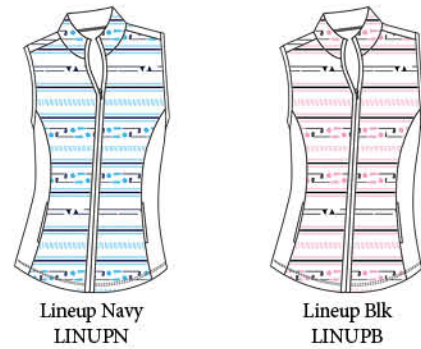

900512P *069 | Printed Vest | Sol-Layer

COLOR	XS	S	M	L	XL	XXL	TOTAL
Lineup Black							
Lineup Navy