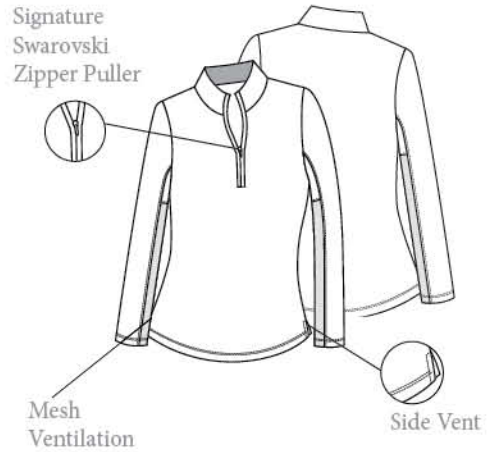

900434 *044 | L/S Mock w/ Swarovski® Zipper | SunGlow

COLOR	XS	S	M	L	XL	XXL	TOTAL
Berry							
Black							
Capri							
Cornflower							
Ink							
Jade							
Navy							
Paradise Pink							
Pink							
Red							
Scarlet							
White